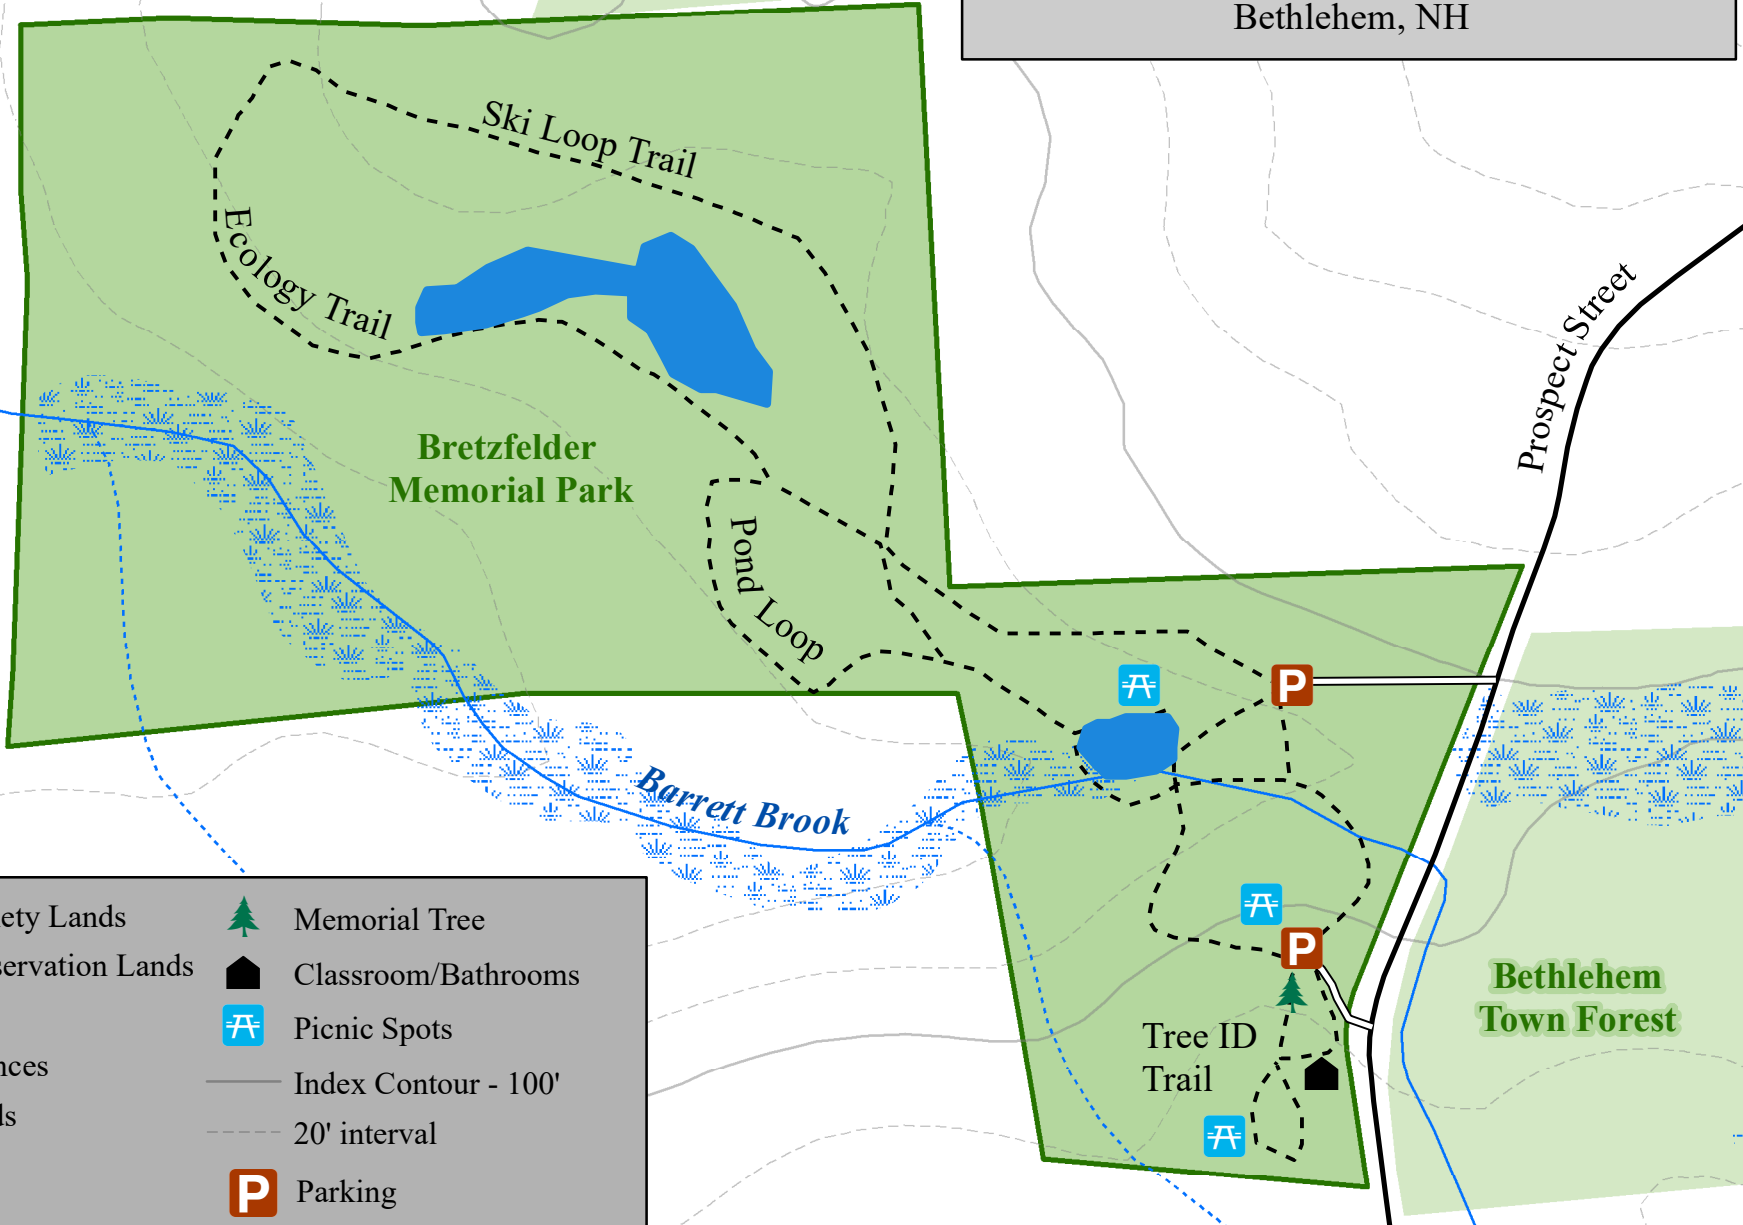

Bretzfelder Memorial Park

78 acres

Bethlehem, NH

- | | |
|--------------------------|----------------------|
| Forest Society Lands | Memorial Tree |
| Other Conservation Lands | Classroom/Bathrooms |
| Trails | Picnic Spots |
| Park Entrances | Index Contour - 100' |
| Local Roads | 20' interval |
| Ponds | Parking |
| Wetlands | |

The data provided in this map represents stock digital data from NH GRANIT and data obtained by SPNHF Staff.
www.granit.sr.unh.edu